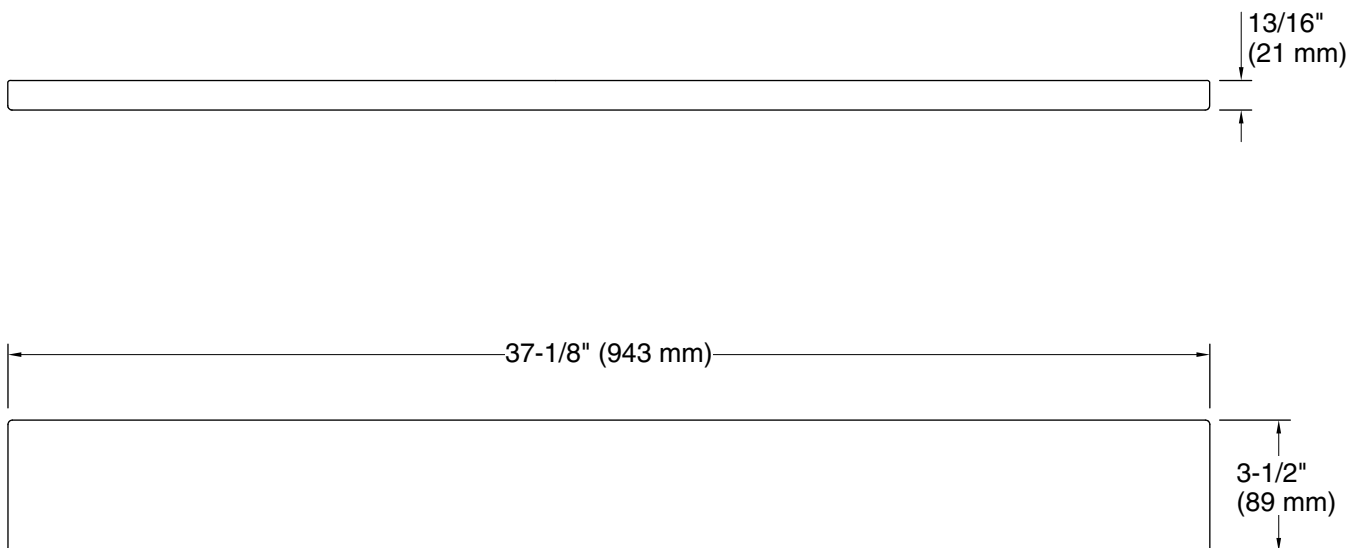

Features

- For use with KOHLER Silestone™ quartz 37" (940 mm) vanity tops
- Optional side splashes available (sold separately)
- This product is covered under the Silestone™ 25-Year Limited Warranty

Material

Technical Information

All product dimensions are nominal.
Installation: Vanity top/ITB

Notes

Install this product according to the installation instructions.